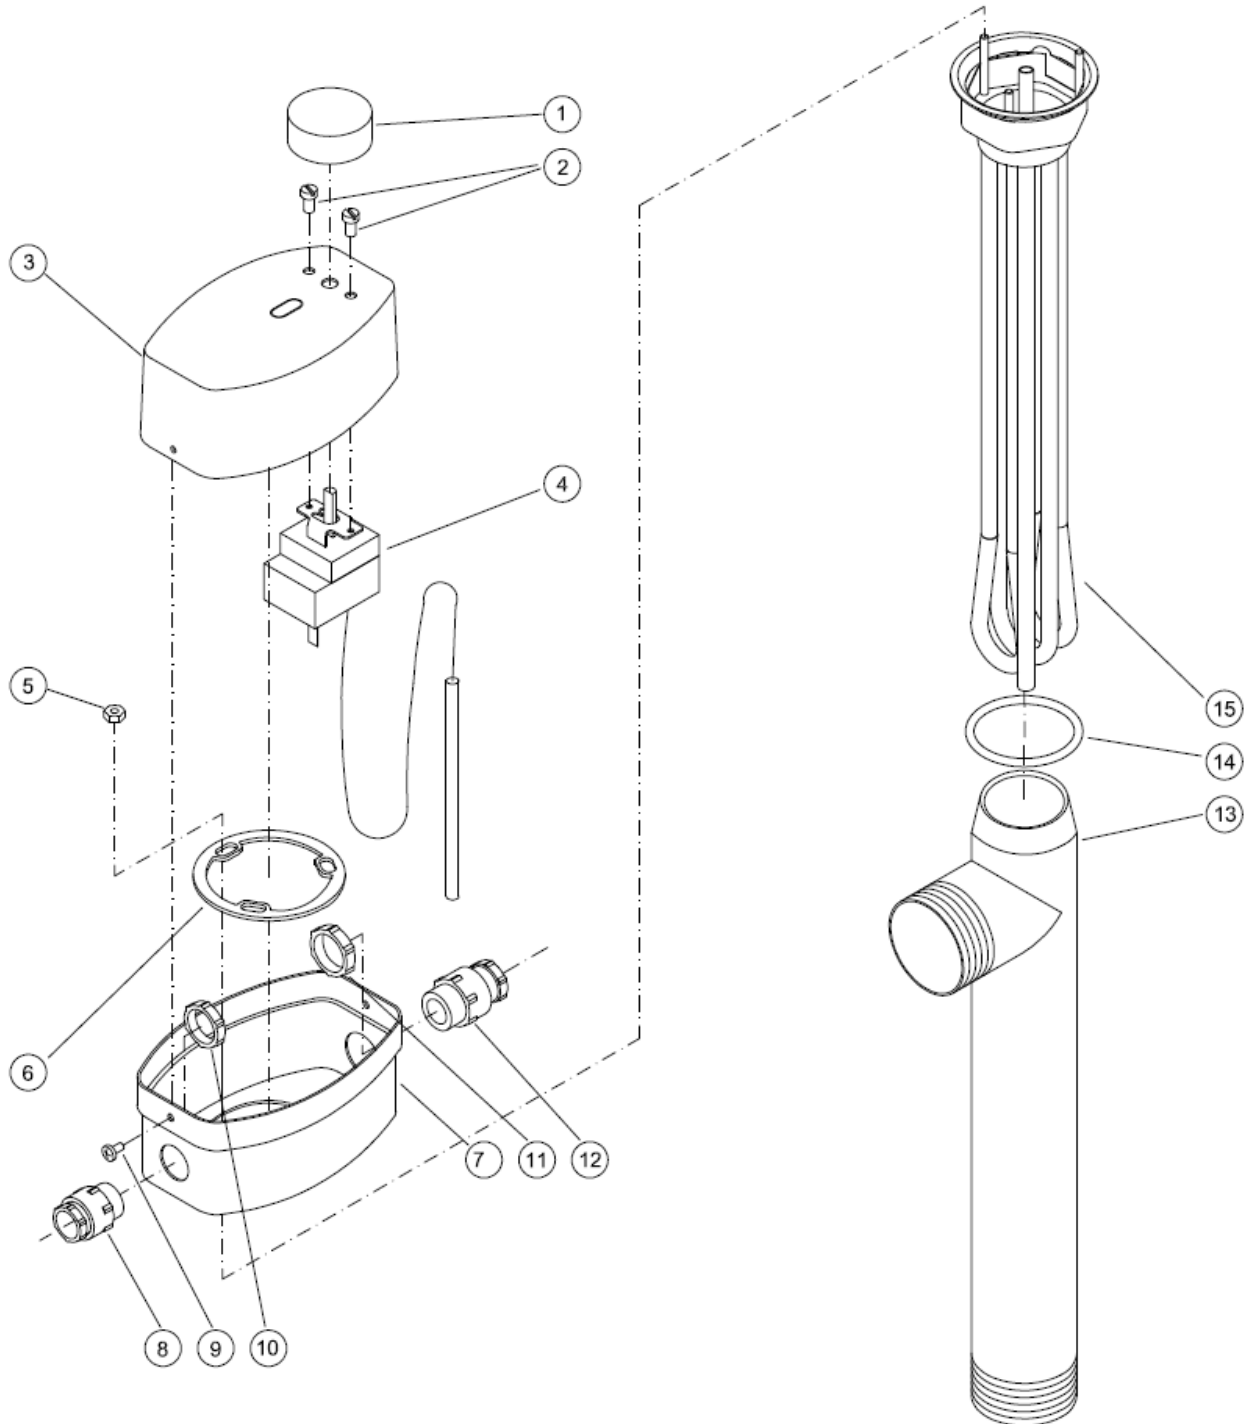

# electric air heater D-EWT-L 1,5 kW

## Spare parts

no. Item	no. drawing	material	description of spare part
11 10 07	1	plastic	temperature regulator
11 09 47	2	stainless steel	screw M4x4
11 09 25	3	ABS	cap top part
11 10 06	4	various	thermostat 30-90°C
11 04 04	5	stainless steel	nut M4
11 09 30	6	stainless steel	mounting ring
11 09 22	7	ABS	cap bottom part
11 09 39	8	polystyrene	cable gland PG 11
11 09 43	9	stainless steel	self-tapping screw
11 09 40	10	polystyrene	lock nut PG 11
11 09 37	11	polystyrene	lock nut PG 13,5
11 09 36	12	polystyrene	cable gland PG 13,5
12 26 01	13	stainless steel AISI 316	housing
11 09 01	14	NBR 70 Shore	OR- 44,4 x 3,53
11 10 04	15	stainless steel AISI 304	heating element 1,5 kW